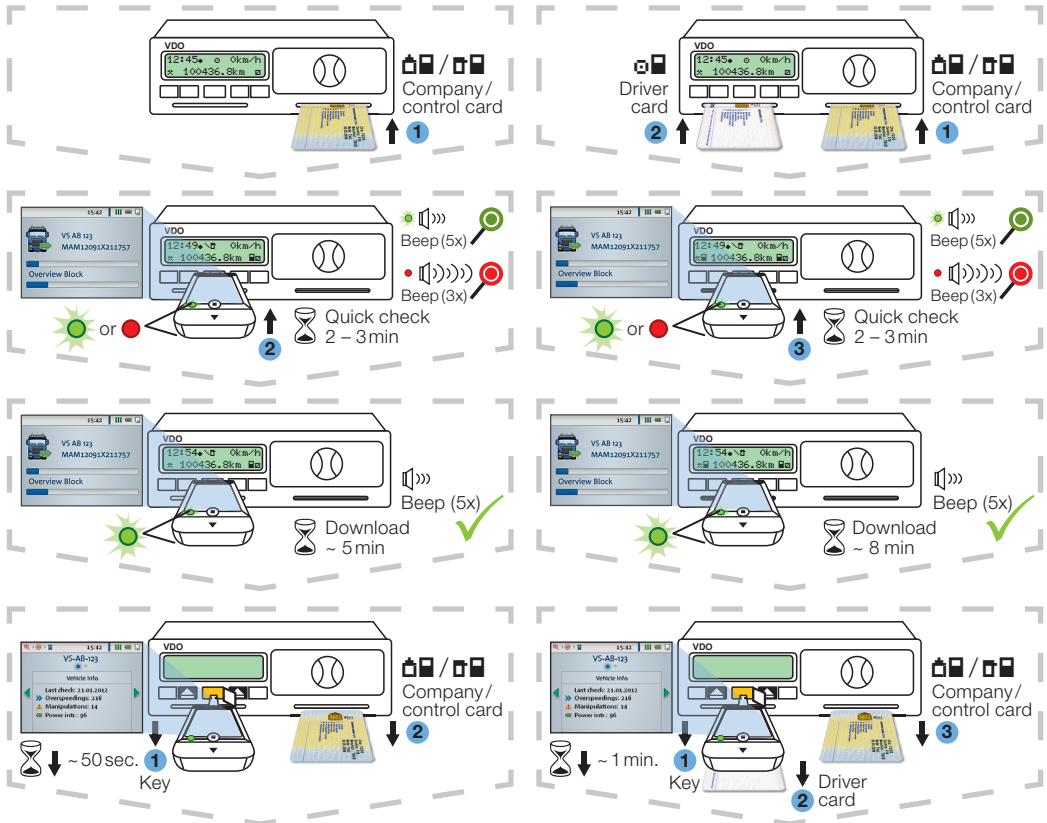

DTCO® download with infringement check... & Driver card download

Start PC-Application

X:\Support (Viewer for documents: Adobe® Reader®)

Continental Automotive GmbH
Heinrich-Hertz-Str. 45
78052 Villingen-Schwenningen
Germany
www.dtco.vdo.com
tachograph@vdo.com
VDO – A Trademark of the Continental Corporation